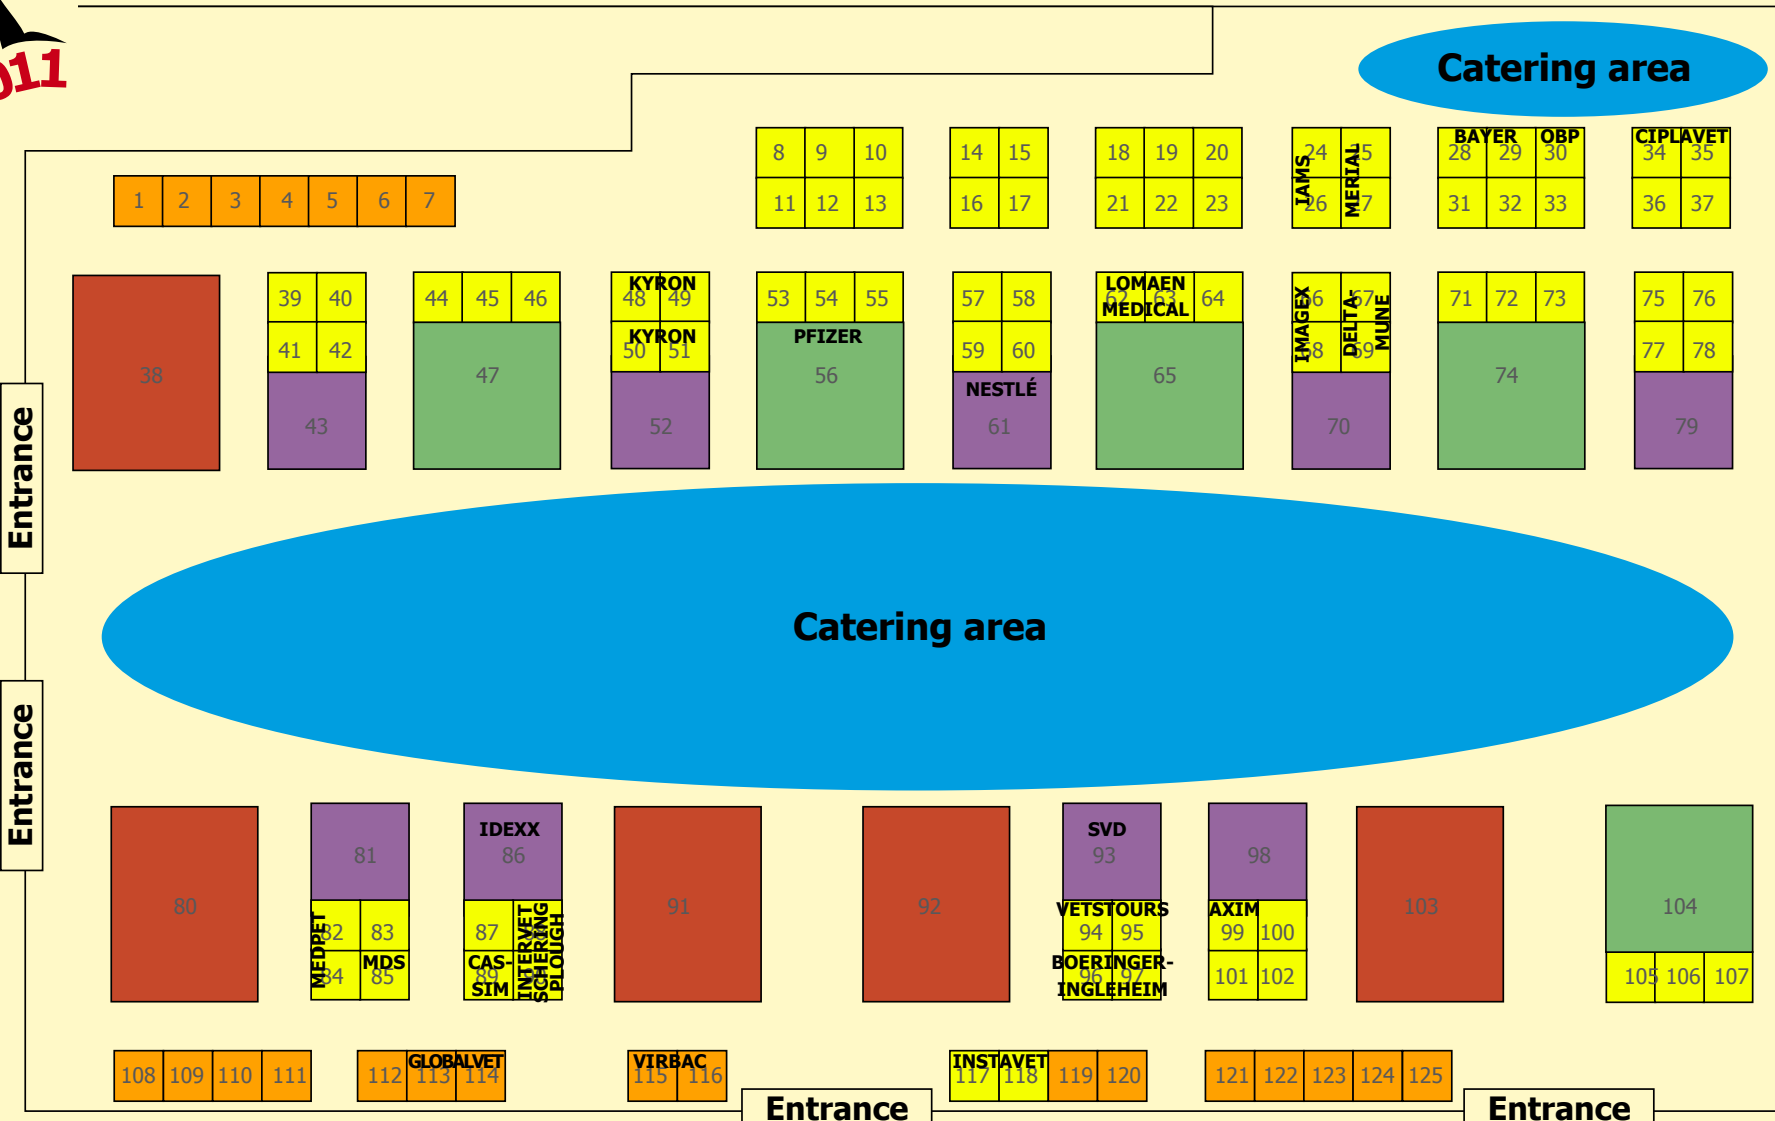

12 March 2010

10-14 October 2011

Cape Town, South Africa

Catering area

- Space only/optional shell-scheme stands
- 9m² stands (3x3) shell-scheme
- 36m² stands (6x6)
- 81m² stands (9x9)
- 108m² stands (12x9)

Total area: appox 6700m²
Total stands area: 2115m²

www.worldvetcongress2011.com

Contact: Petrie Vogel
+27 12 346 0687
petrie@savetcon.co.za